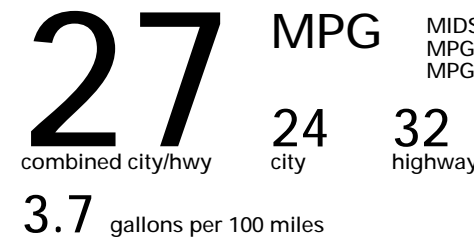

Fuel Economy